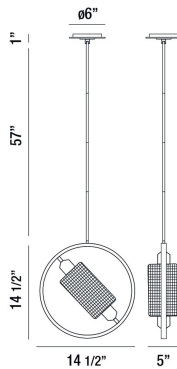

SEAMORE, 15" ROUND PENDANT

PRODUCT DETAILS

No.	:	37108-014
Product Color	:	BLACK
Product Material	:	METAL
Shade / Accent Colour	:	GOLD
Shade / Accent Material	:	METAL
Length	:	14.5"
Width	:	5"
Height	:	14.5"
Overall Height	:	72.5"
Weight	:	3.2LBS

LIGHT SOURCE DETAILS

Number of Bulbs	:	1
Light Source	:	BULB
Light Source Type	:	T15
Input Voltage	:	120V
Bulb Voltage	:	120V
Socket Type	:	E26
Wattage	:	60W
Total Wattage	:	60W
Bulb Included	:	YES
Dimmable	:	NO

OPTIONS AVAILABLE

ITEM NO.	FINISH	SHADE
37108-014	BLACK	GOLD

TECHNICAL DETAILS

Hanging Support Type	:	ROD
Hanging Support Length	:	57"
Rods Included	:	3"+6"+12"+18"+18"
Canopy / Backplate Height	:	1"
Canopy / Backplate Dia.	:	6"
IP Rating	:	IP20
Location	:	DRY