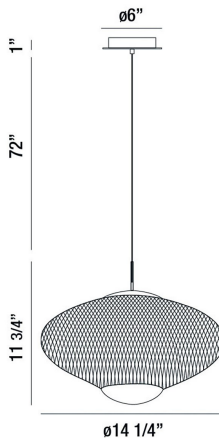

## PARK, 14IN INTEGRATED LED PENDANT

### PRODUCT DETAILS

No.	:	37106-010
Product Color	:	MATTE BLACK
Product Material	:	METAL
Shade / Accent Colour	:	GOLD
Shade / Accent Material	:	ALUMINUM
Diameter	:	14.25"
Height	:	11.75"
Overall Height	:	84.75"
Weight	:	3.3LBS

### TECHNICAL DETAILS

Hanging Support Type	:	WIRE
Hanging Support Length	:	72"
Canopy / Backplate Height	:	1.25"
Canopy / Backplate Dia.	:	5"
IP Rating	:	IP22
Location	:	DRY
Title 24	:	YES
Beam Angle	:	360