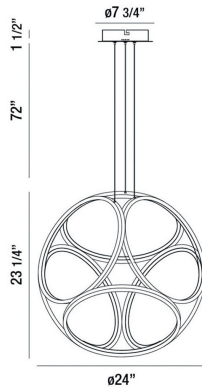

GLENVIEW, 24" PENDANT

PRODUCT DETAILS

No.	:	37102-012
Product Color	:	CHROME
Product Material	:	METAL
Shade / Accent Colour	:	WHITE
Shade / Accent Material	:	ACRYLIC
Diameter	:	24"
Height	:	23.25"
Overall Height	:	96.75"
Weight	:	4.4lbs

LIGHT SOURCE DETAILS

Light Source Type	:	INTEGRATED LED
Input Voltage	:	120V
Bulb Voltage	:	24~36V
Socket Type	:	LED
Total Wattage	:	40W
Total Lumen	:	2000lm
Kelvin	:	3000K
CRI	:	>80
Dimmable	:	Yes

Options Available

ITEM NO.	FINISH	SHADE
37102-012	CHROME	WHITE
37102-020	GOLD	WHITE

TECHNICAL DETAILS

Hanging Support Type	:	WIRE
Hanging Support Length	:	72"
Canopy / Backplate Height	:	1.25"
Canopy / Backplate Dia.	:	7.75"
Location	:	DRY