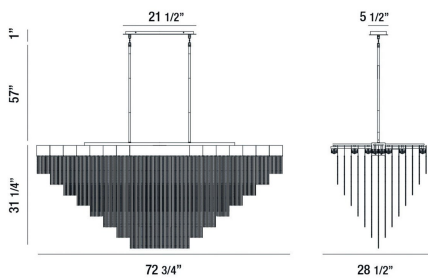

## PRODUCT DETAILS

No.	:	37097-011
Product Color	:	MATTE GOLD
Product Material	:	METAL
Shade / Accent Colour	:	GOLD
Shade / Accent Material	:	ALUMINUM
Length	:	72.75"
Width	:	28.5"
Height	:	31.25"
Overall Height	:	89"
Weight	:	74.9LBS

## TECHNICAL DETAILS

Hanging Support Type	:	ROD
Hanging Support Length	:	57"
Rods Included	:	3"+6"+12"+18"+18"
Canopy / Backplate Length	:	21.5"
Canopy / Backplate Height	:	1.5"
Canopy / Backplate Width	:	5.5"
IP Rating	:	IP22
Location	:	DRY
Approval	:	
Beam Angle	:	360