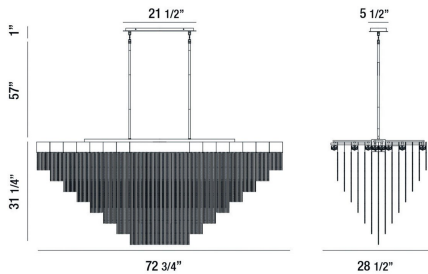

### PRODUCT DETAILS

No.	:	37097-023
Product Color	:	BLACK
Product Material	:	METAL
Shade / Accent Material	:	~
Length	:	72.75"
Width	:	28.5"
Height	:	31"
Overall Height	:	89"
Weight	:	64lbs

### TECHNICAL DETAILS

Hanging Support Type	:	ROD
Hanging Support Length	:	57"
Rods Included	:	3"+6"+12"+18"+18"
Canopy / Backplate Length	:	21.5"
Canopy / Backplate Height	:	1"
Canopy / Backplate Width	:	5.5"
Location	:	DRY
Approval	:	
Title 24	:	Yes