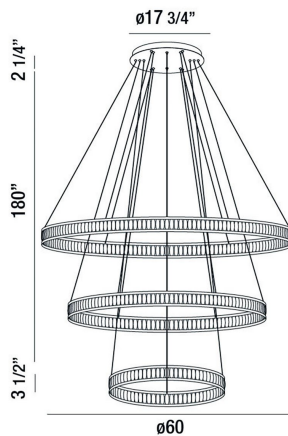

FORSTER, 60" 3-TIER CHANDELIER

PRODUCT DETAILS

No.	:	37090-012
Product Color	:	BLACK
Product Material	:	METAL
Shade / Accent Colour	:	WHITE
Shade / Accent Material	:	ACRYLIC
Diameter	:	60"
Height	:	3.5"
Overall Height	:	185.75"
Weight	:	44lbs

LIGHT SOURCE DETAILS

Light Source Type	:	INTEGRATED LED
Input Voltage	:	120V
Bulb Voltage	:	12V
Socket Type	:	LED
Total Wattage	:	112800W
Total Lumen	:	18000lm
Kelvin	:	3000-3200KK
CRI	:	>80
Dimmable	:	Yes

Options Available

ITEM NO.	FINISH	SHADE
37090-012	BLACK	WHITE

TECHNICAL DETAILS

Hanging Support Type	:	AIRCRAFT CABLE
Hanging Support Length	:	180"
Canopy / Backplate Height	:	2.25"
Canopy / Backplate Dia.	:	17.75"
Location	:	DRY