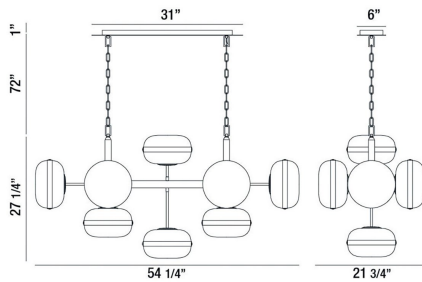

NOTTINGHAM, 10-LIGHT 54IN CHANDELIER

PRODUCT DETAILS

No.	:	37089-029
Product Color	:	POLISHED NICKEL
Product Material	:	NICKEL
Shade / Accent Colour	:	SMOKE
Shade / Accent Material	:	GLASS
Length	:	54.25"
Width	:	21.75"
Height	:	27.25"
Overall Height	:	100"
Weight	:	39.6LBS
Shade Height	:	6"
Shade Diameter	:	10"

LIGHT SOURCE DETAILS

Number of Bulbs	:	10
Light Source	:	BULB
Light Source Type	:	T14 / T14 LED
Input Voltage	:	120V
Bulb Voltage	:	120V
Socket Type	:	E26
Wattage	:	60W
Total Wattage	:	600W
Bulb Included	:	NO
Dimmable	:	YES

OPTIONS AVAILABLE

ITEM NO.	FINISH	SHADE
37089-016	ANTIQUE BRASS	AMBER
37089-029	POLISHED NICKEL	SMOKE

TECHNICAL DETAILS

Hanging Support Type	:	CHAIN
Hanging Support Length	:	72"
Canopy / Backplate Length	:	23"
Canopy / Backplate Height	:	1.5"
Canopy / Backplate Width	:	6"
Canopy / Backplate Dia.	:	13.75"
IP Rating	:	IP44
Approval	:	
Beam Angle	:	360