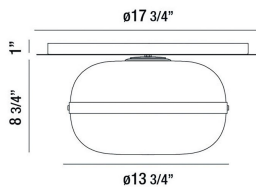

NOTTINGHAM, 14IN FLUSH MOUNT

PRODUCT DETAILS

No.	:	37087-021
Product Color	:	POLISHED NICKEL
Product Material	:	NICKEL
Shade / Accent Colour	:	SMOKE
Shade / Accent Material	:	GLASS
Diameter	:	13.75"
Height	:	9.75"
Overall Height	:	9.75"
Weight	:	11.9LBS
Shade Height	:	8.25"
Shade Diameter	:	14"

OPTIONS AVAILABLE

ITEM NO.	FINISH	SHADE
37087-012	ANTIQUE BRASS	AMBER
37087-021	POLISHED NICKEL	SMOKE

TECHNICAL DETAILS

Hanging Support Type	:	J-BOX
Canopy / Backplate Height	:	1.5"
Canopy / Backplate Dia.	:	17.75"
IP Rating	:	IP22
Approval	:	
Beam Angle	:	180