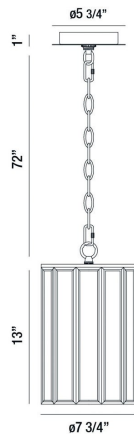

SAVILLE, 8" ROUND PENDANT

PRODUCT DETAILS

No.	:	37084-011
Product Color	:	BRASS
Product Material	:	METAL
Shade / Accent Colour	:	CLEAR
Shade / Accent Material	:	GLASS
Diameter	:	7.75"
Height	:	13"
Overall Height	:	86"
Weight	:	6lbs

LIGHT SOURCE DETAILS

Number of Bulbs	:	1
Light Source	:	Incandescent
Light Source Type	:	A19
Input Voltage	:	120V
Bulb Voltage	:	120V
Socket Type	:	E26
Wattage	:	60W
Total Wattage	:	60W
Bulb Included	:	Yes
Dimmable	:	No

Options Available

ITEM NO.	FINISH	SHADE
37084-011	BRASS	CLEAR

TECHNICAL DETAILS

Hanging Support Type	:	CHAIN
Hanging Support Length	:	72"
Canopy / Backplate Height	:	1"
Canopy / Backplate Dia.	:	5.75"
Location	:	DRY