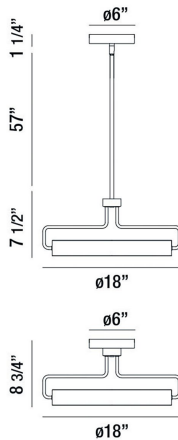

PEMBERTON, 18" ROUND PENDANT/SEMI FLUSHMOUNT

PRODUCT DETAILS

No.	:	37083-020
Product Color	:	SATIN NICKEL
Product Material	:	METAL
Shade / Accent Colour	:	BLACK
Shade / Accent Material	:	ACRYLIC
Diameter	:	18"
Height	:	7.5"
Overall Height	:	67.5"
Weight	:	5.9lbs

LIGHT SOURCE DETAILS

Light Source Type	:	INTEGRATED LED
Input Voltage	:	120V
Bulb Voltage	:	120V
Socket Type	:	LED
Total Wattage	:	23W
Total Lumen	:	1100lm
Kelvin	:	3000K
CRI	:	90+
Dimmable	:	Yes

Options Available

ITEM NO.	FINISH	SHADE
37083-014	ANTIQUÉ BRASS	BLACK
37083-020	SATIN NICKEL	BLACK

TECHNICAL DETAILS

Hanging Support Type	:	ROD
Hanging Support Length	:	57"
Canopy / Backplate Height	:	1.25"
Canopy / Backplate Dia.	:	6"