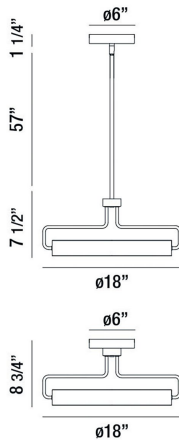

PEMBERTON, 18" ROUND PENDANT/SEMI FLUSHMOUNT

PRODUCT DETAILS

| | | |
|-------------------------|---|---------------|
| No. | : | 37083-014 |
| Product Color | : | ANTIQUÉ BRASS |
| Product Material | : | METAL |
| Shade / Accent Colour | : | BLACK |
| Shade / Accent Material | : | ACRYLIC |
| Diameter | : | 18" |
| Height | : | 7.5" |
| Overall Height | : | 67.5" |
| Weight | : | 5.9lbs |

LIGHT SOURCE DETAILS

| | | |
|-------------------|---|----------------|
| Light Source Type | : | INTEGRATED LED |
| Input Voltage | : | 120V |
| Bulb Voltage | : | 120V |
| Socket Type | : | LED |
| Total Wattage | : | 23W |
| Total Lumen | : | 1100lm |
| Kelvin | : | 3000K |
| CRI | : | 90+ |
| Dimmable | : | Yes |

Options Available

| ITEM NO. | FINISH | SHADE |
|-----------|---------------|-------|
| 37083-014 | ANTIQUÉ BRASS | BLACK |
| 37083-020 | SATIN NICKEL | BLACK |

TECHNICAL DETAILS

| | | |
|---------------------------|---|-------|
| Hanging Support Type | : | ROD |
| Hanging Support Length | : | 57" |
| Canopy / Backplate Height | : | 1.25" |
| Canopy / Backplate Dia. | : | 6" |