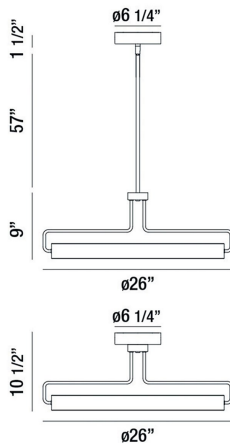

PEMBERTON, 26IN INTEGRATED LED PENDANT

PRODUCT DETAILS

No.	:	37082-017
Product Color	:	BRUSHED BRASS
Product Material	:	METAL
Shade / Accent Colour	:	WHITE
Shade / Accent Material	:	ACRYLIC
Diameter	:	26"
Height	:	9"
Overall Height	:	69"
Weight	:	7.2LBS

LIGHT SOURCE DETAILS

Light Source Type	:	INTEGRATED LED
Input Voltage	:	120V
Bulb Voltage	:	120V
Socket Type	:	INTEGRATED
Total Wattage	:	32W
Delivered Lumens	:	1150LM
Kelvin	:	3000K
CRI	:	90
Dimmable	:	YES

OPTIONS AVAILABLE

ITEM NO.	FINISH	SHADE
37082-017	BRUSHED BRASS	BLACK
37082-025	SATIN NICKEL	BLACK

TECHNICAL DETAILS

Hanging Support Type	:	ROD
Hanging Support Length	:	57"
Canopy / Backplate Height	:	1.5"
Canopy / Backplate Dia.	:	6.25"
IP Rating	:	IP22
Location	:	DRY
Beam Angle	:	360