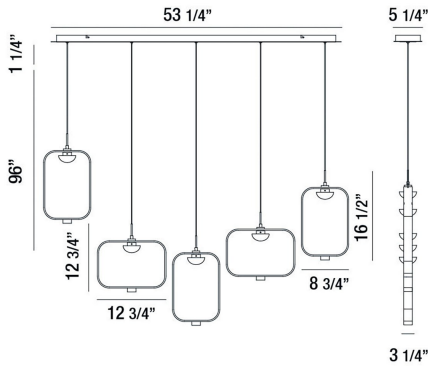

DAGMAR, 53" LINEAR CHANDELIER

PRODUCT DETAILS

No.	:	37078-010
Product Color	:	BLACK
Product Material	:	METAL
Shade / Accent Colour	:	CLEAR
Shade / Accent Material	:	GLASS
Length	:	53.25"
Width	:	5.25"
Height	:	16.5"
Overall Height	:	113.75"
Weight	:	24.2lbs

LIGHT SOURCE DETAILS

Light Source Type	:	INTEGRATED LED
Input Voltage	:	120V
Bulb Voltage	:	120V
Socket Type	:	LED
Total Wattage	:	150W
Total Lumen	:	1250lm
Kelvin	:	3000K
CRI	:	90
Dimmable	:	Yes

Options Available

ITEM NO.	FINISH	SHADE
37078-010	BLACK	CLEAR

TECHNICAL DETAILS

Hanging Support Type	:	WIRE
Hanging Support Length	:	96"
Canopy / Backplate Length	:	53.25"
Canopy / Backplate Height	:	1.25"
Canopy / Backplate Width	:	5.25"
Location	:	DRY