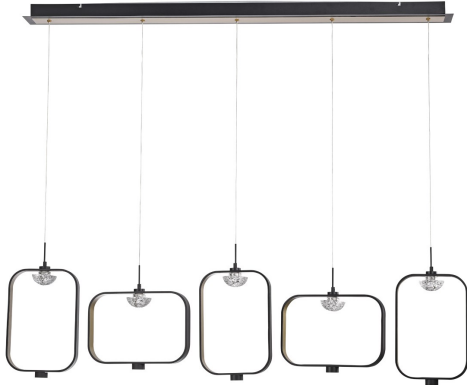

DAGMAR, 53" LINEAR CHANDELIER

PRODUCT DETAILS

No.	:	37078-010
Product Color	:	BLACK
Product Material	:	METAL
Shade / Accent Colour	:	CLEAR
Shade / Accent Material	:	GLASS
Length	:	53.25"
Width	:	5.25"
Height	:	16.5"
Overall Height	:	113.75"
Weight	:	24.2lbs

LIGHT SOURCE DETAILS

Light Source Type	:	INTEGRATED LED
Input Voltage	:	120V
Bulb Voltage	:	120V
Socket Type	:	LED
Total Wattage	:	150W
Total Lumen	:	1250lm
Kelvin	:	3000K
CRI	:	90
Dimmable	:	Yes

Options Available

ITEM NO.	FINISH	SHADE
37078-010	BLACK	CLEAR

TECHNICAL DETAILS

Hanging Support Type	:	WIRE
Hanging Support Length	:	96"
Canopy / Backplate Length	:	53.25"
Canopy / Backplate Height	:	1.25"
Canopy / Backplate Width	:	5.25"
Location	:	DRY