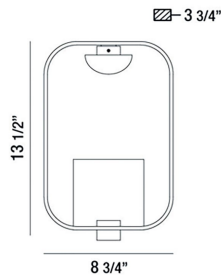

DAGMAR, 9" WALL SCONCE

PRODUCT DETAILS

No.	:	37076-016
Product Color	:	BLACK
Product Material	:	METAL
Shade / Accent Colour	:	CLEAR
Shade / Accent Material	:	GLASS
Width	:	8.75"
Height	:	13.5"
Ext	:	3.75"
Weight	:	2.8lbs

TECHNICAL DETAILS

Canopy / Backplate Length	:	4.75"
Canopy / Backplate Height	:	1.25"
Canopy / Backplate Width	:	4.75"
Location	:	DRY

PROJECT INFORMATION

Job Name: Date: Type:

Comments: