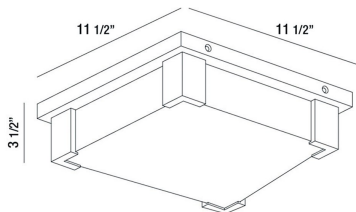

### PRODUCT DETAILS

No.	:	37075-019
Product Color	:	BLACK
Product Material	:	METAL
Shade / Accent Colour	:	WHITE
Shade / Accent Material	:	GLASS
Length	:	11.5"
Width	:	11.5"
Height	:	3.5"
Ext	:	3.5"
Weight	:	7.3lbs

### TECHNICAL DETAILS

Canopy / Backplate Length	:	11.5"
Canopy / Backplate Height	:	1"
Canopy / Backplate Width	:	11.5"
IP Rating	:	54
Location	:	WET
Approval	:	