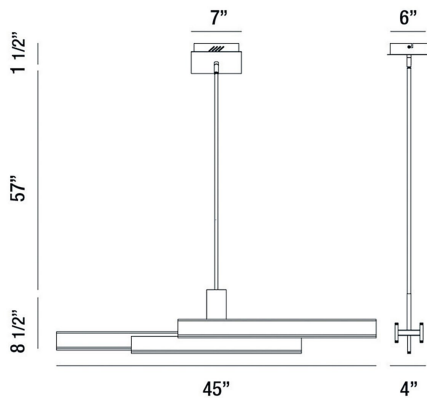

CAMENO, 45" LINEAR CHANDELIER

PRODUCT DETAILS

No.	:	37064-020
Product Color	:	SATIN GOLD
Product Material	:	METAL
Shade / Accent Material	:	ACRYLIC
Length	:	45"
Width	:	4"
Height	:	8.5"
Overall Height	:	67"
Weight	:	9.9lbs

LIGHT SOURCE DETAILS

Light Source Type	:	INTEGRATED LED
Input Voltage	:	120V
Bulb Voltage	:	120V
Socket Type	:	LED
Total Wattage	:	74W
Total Lumen	:	4700lm
Kelvin	:	3000K
CRI	:	90
Dimmable	:	Yes

Options Available

ITEM NO.	FINISH	SHADE
37064-013	MATTE BLACK	
37064-020	SATIN GOLD	

TECHNICAL DETAILS

Hanging Support Type	:	ROD
Hanging Support Length	:	57"
Rods Included	:	3"+6"+12"+18"+18"
Canopy / Backplate Length	:	7"
Canopy / Backplate Height	:	1.5"
Canopy / Backplate Width	:	6"
Location	:	DRY
Approval	:	