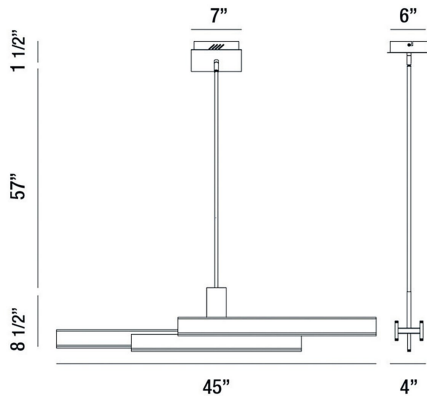

CAMENO, 45" LINEAR CHANDELIER

Options Available

ITEM NO.	FINISH	SHADE
37064-013	MATTE BLACK	
37064-020	SATIN GOLD	

PRODUCT DETAILS

No.	:	37064-013
Product Color	:	MATTE BLACK
Product Material	:	METAL
Shade / Accent Material	:	ACRYLIC
Length	:	45"
Width	:	4"
Height	:	8.5"
Overall Height	:	67"
Weight	:	9.9lbs

LIGHT SOURCE DETAILS

Light Source Type	:	INTEGRATED LED
Input Voltage	:	120V
Bulb Voltage	:	120V
Socket Type	:	LED
Total Wattage	:	74W
Total Lumen	:	4700lm
Kelvin	:	3000K
CRI	:	90
Dimmable	:	Yes

TECHNICAL DETAILS

Hanging Support Type	:	ROD
Hanging Support Length	:	57"
Rods Included	:	3"+6"+12"+18"+18"
Canopy / Backplate Length	:	7"
Canopy / Backplate Height	:	1.5"
Canopy / Backplate Width	:	6"
Location	:	DRY
Approval	:	