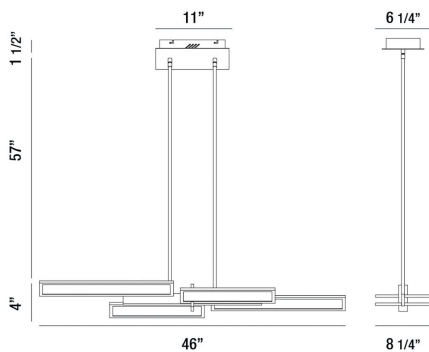

BAYSWATER, 46" LINEAR CHANDELIER

PRODUCT DETAILS

No.	:	37062-026
Product Color	:	SATIN GOLD
Product Material	:	METAL
Shade / Accent Material	:	ACRYLIC
Length	:	46"
Width	:	8.25"
Height	:	4"
Overall Height	:	62.5"
Weight	:	12.8lbs

ITEM NO.	FINISH	SHADE
37062-019	MATTE BLACK	
37062-026	SATIN GOLD	

TECHNICAL DETAILS

Hanging Support Type	:	ROD
Hanging Support Length	:	57"
Rods Included	:	3"+6"+12"+18"+18"
Canopy / Backplate Length	:	11"
Canopy / Backplate Height	:	1.5"
Canopy / Backplate Width	:	6.25"
Location	:	DRY
Approval	:	