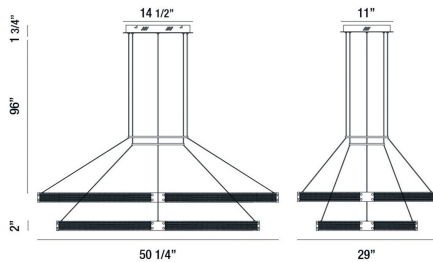

ADMIRAL, 2-TIERS 2-LIGHT 50IN INTEGRATED LED GRAND CHANDELI

PRODUCT DETAILS

| | | |
|-------------------------|---|----------------|
| No. | : | 37061-012 |
| Product Color | : | GOLD-BLACK MIX |
| Product Material | : | METAL |
| Shade / Accent Colour | : | WHITE |
| Shade / Accent Material | : | ACRYLIC |
| Length | : | 50.25" |
| Width | : | 29" |
| Height | : | 2" |
| Overall Height | : | 96" |
| Weight | : | 31.1LBS |

OPTIONS AVAILABLE

| ITEM NO. | FINISH | SHADE |
|-----------|----------------|-------|
| 37061-012 | GOLD-BLACK MIX | |

TECHNICAL DETAILS

| | | |
|---------------------------|---|---------------------------------------------------------------------------------------|
| Hanging Support Type | : | WIRE |
| Hanging Support Length | : | 96" |
| Canopy / Backplate Length | : | 14.5" |
| Canopy / Backplate Height | : | 1.75" |
| Canopy / Backplate Width | : | 11" |
| IP Rating | : | IP22 |
| Location | : | DRY |
| Approval | : |  |
| Beam Angle | : | 360 |