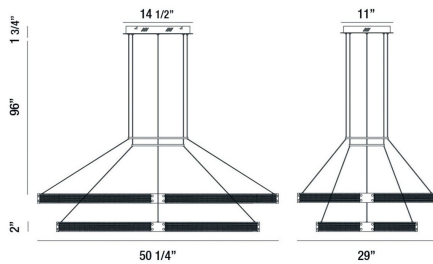

ADMIRAL, 51" 2-TIER RECTANGULAR CHANDELIER

PRODUCT DETAILS

No.	:	37061-012
Product Color	:	MATTE BLACK/GOLD
Product Material	:	METAL
Shade / Accent Material	:	METAL
Length	:	50.25"
Width	:	29"
Height	:	2"
Overall Height	:	99.75"
Weight	:	31.1lbs

ITEM NO.	FINISH	SHADE
37061-012	MATTE BLACK/GOLD	

TECHNICAL DETAILS

Hanging Support Type	:	WIRE
Hanging Support Length	:	96"
Canopy / Backplate Length	:	14.5"
Canopy / Backplate Height	:	1.75"
Canopy / Backplate Width	:	11"
Location	:	DRY
Approval	:	