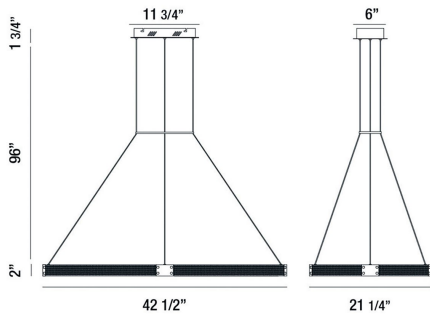

ADMIRAL, 43" RECTANGULAR CHANDELIER

PRODUCT DETAILS

No.	:	37060-015
Product Color	:	MATTE BLACK/GOLD
Product Material	:	METAL
Shade / Accent Material	:	METAL
Length	:	42.5"
Width	:	21.25"
Height	:	2"
Overall Height	:	99.75"
Weight	:	13.9lbs

ITEM NO.	FINISH	SHADE
37060-015	MATTE BLACK/GOLD	

TECHNICAL DETAILS

Hanging Support Type	:	WIRE
Hanging Support Length	:	96"
Canopy / Backplate Length	:	11.75"
Canopy / Backplate Height	:	1.75"
Canopy / Backplate Width	:	6"
Location	:	DRY
Approval	:	