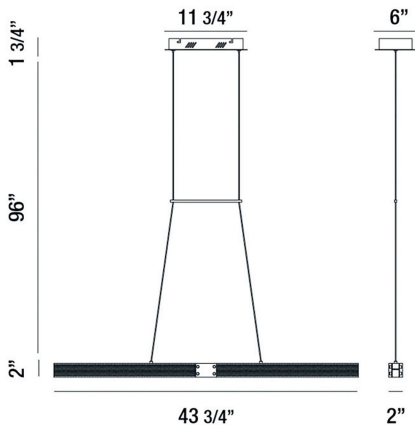

## ADMIRAL, 44" LINEAR CHANDELIER

### PRODUCT DETAILS

No.	:	37057-015
Product Color	:	MATTE BLACK/GOLD
Product Material	:	METAL
Shade / Accent Material	:	METAL
Length	:	43.75"
Width	:	2"
Height	:	2"
Overall Height	:	99.75"
Weight	:	7.2lbs

### TECHNICAL DETAILS

Hanging Support Type	:	WIRE
Hanging Support Length	:	96"
Canopy / Backplate Length	:	11.75"
Canopy / Backplate Height	:	1.75"
Canopy / Backplate Width	:	6"
Location	:	DRY
Approval	:	
Title 24	:	Yes