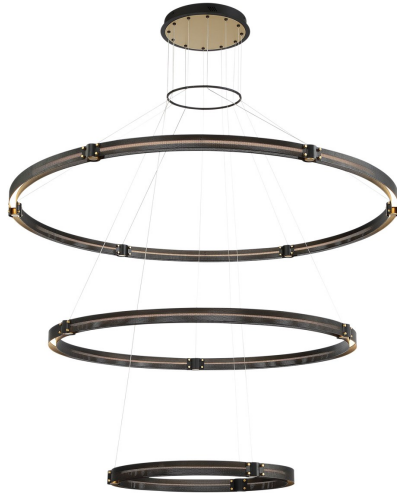

ADMIRAL, 62" 3-TIER ROUND CHANDELIER

PRODUCT DETAILS

No.	:	37056-018
Product Color	:	MATTE BLACK/GOLD
Product Material	:	METAL
Shade / Accent Material	:	METAL
Diameter	:	61.75"
Height	:	2"
Overall Height	:	207.75"
Weight	:	55.1lbs

LIGHT SOURCE DETAILS

Light Source Type	:	INTEGRATED LED
Input Voltage	:	120V
Bulb Voltage	:	120V
Socket Type	:	LED
Total Wattage	:	212W
Total Lumen	:	8480lm
Kelvin	:	3000K
CRI	:	90
Dimmable	:	Yes

Options Available

ITEM NO.	FINISH	SHADE
37056-018	MATTE BLACK/GOLD	

TECHNICAL DETAILS

Hanging Support Type	:	WIRE
Hanging Support Length	:	204"
Canopy / Backplate Height	:	1.75"
Canopy / Backplate Dia.	:	14.5"
Location	:	DRY
Approval	:	