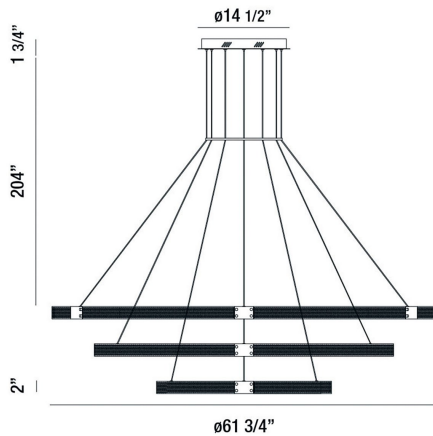

ADMIRAL, 62" 3-TIER ROUND CHANDELIER

PRODUCT DETAILS

No.	:	37056-018
Product Color	:	MATTE BLACK/GOLD
Product Material	:	METAL
Shade / Accent Material	:	METAL
Diameter	:	61.75"
Height	:	2"
Overall Height	:	207.75"
Weight	:	55.1lbs

LIGHT SOURCE DETAILS

Light Source Type	:	INTEGRATED LED
Input Voltage	:	120V
Bulb Voltage	:	120V
Socket Type	:	LED
Total Wattage	:	212W
Total Lumen	:	8480lm
Kelvin	:	3000K
CRI	:	90
Dimmable	:	Yes

Options Available

ITEM NO.	FINISH	SHADE
37056-018	MATTE BLACK/GOLD	

TECHNICAL DETAILS

Hanging Support Type	:	WIRE
Hanging Support Length	:	204"
Canopy / Backplate Height	:	1.75"
Canopy / Backplate Dia.	:	14.5"
Location	:	DRY
Approval	:	