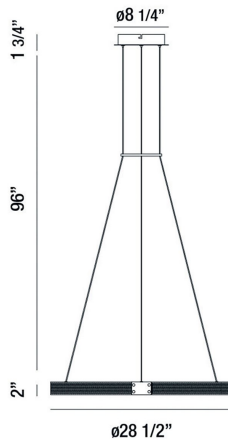

## ADMIRAL, 29" ROUND CHANDELIER

### PRODUCT DETAILS

No.	:	37053-017
Product Color	:	MATTE BLACK/GOLD
Product Material	:	METAL
Shade / Accent Material	:	METAL
Diameter	:	28.5"
Height	:	2"
Overall Height	:	99.75"
Weight	:	11.7lbs

### TECHNICAL DETAILS

Hanging Support Type	:	WIRE
Hanging Support Length	:	96"
Canopy / Backplate Height	:	1.75"
Canopy / Backplate Dia.	:	8.25"
Location	:	DRY
Approval	:	