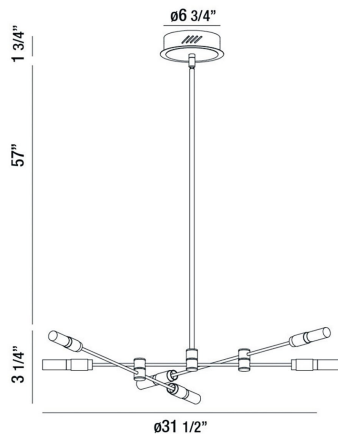

ALBANY, 6-LIGHT 32IN INTEGRATED LED CHANDELIER

PRODUCT DETAILS

No.	:	37050-016
Product Color	:	BRASS-BLACK MIX
Product Material	:	METAL
Shade / Accent Colour	:	WHITE
Shade / Accent Material	:	ACRYLIC
Diameter	:	31.5"
Height	:	3.25"
Overall Height	:	62"
Weight	:	6.6LBS

LIGHT SOURCE DETAILS

Light Source Type	:	INTEGRATED LED
Input Voltage	:	120V
Bulb Voltage	:	24V
Socket Type	:	INTEGRATED
Total Wattage	:	15W
Delivered Lumens	:	500LM
Kelvin	:	3000K
CRI	:	90
Dimmable	:	YES

OPTIONS AVAILABLE

ITEM NO.	FINISH	SHADE
37050-016	BRASS-BLACK MIX	

TECHNICAL DETAILS

Hanging Support Type	:	ROD
Hanging Support Length	:	57"
Rods Included	:	3"+6"+12"+18"+18"
Canopy / Backplate Height	:	1.75"
Canopy / Backplate Dia.	:	6.75"
IP Rating	:	IP22
Location	:	DRY
Approval	:	
Beam Angle	:	360