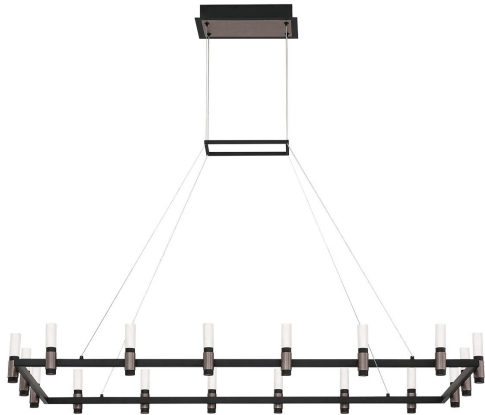

# ALTAMONT, 18-LIGHT 52IN INTEGRATED LED GRAND CHANDELIER

## PRODUCT DETAILS

No.	:	37048-013
Product Color	:	SATIN NICKEL-BLACK MIX
Product Material	:	METAL
Shade / Accent Colour	:	WHITE
Shade / Accent Material	:	ACRYLIC
Length	:	51.75"
Width	:	27"
Height	:	5.25"
Overall Height	:	103.25"
Weight	:	15.1LBS

## OPTIONS AVAILABLE

ITEM NO.	FINISH	SHADE
37048-013	SATIN NICKEL-BLACK MIX	

## TECHNICAL DETAILS

Hanging Support Type	:	WIRE
Hanging Support Length	:	96"
Canopy / Backplate Length	:	12.5"
Canopy / Backplate Height	:	2"
Canopy / Backplate Width	:	6.25"
IP Rating	:	IP22
Location	:	DRY
Beam Angle	:	360