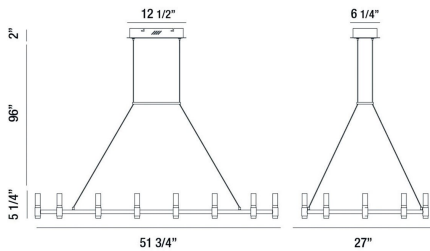

## PRODUCT DETAILS

No.	:	37048-013
Product Color	:	SATIN NICKEL-BLACK MIX
Product Material	:	METAL
Shade / Accent Colour	:	WHITE
Shade / Accent Material	:	ACRYLIC
Length	:	51.75"
Width	:	27"
Height	:	5.25"
Overall Height	:	103.25"
Weight	:	15.1LBS

## TECHNICAL DETAILS

Hanging Support Type	:	WIRE
Hanging Support Length	:	96"
Canopy / Backplate Length	:	12.5"
Canopy / Backplate Height	:	2"
Canopy / Backplate Width	:	6.25"
IP Rating	:	IP22
Location	:	DRY
Beam Angle	:	360