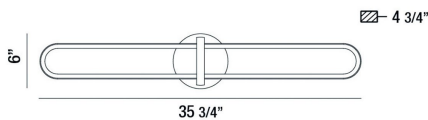

PROJECT INFORMATION

Job Name: Date: Type:

Comments: