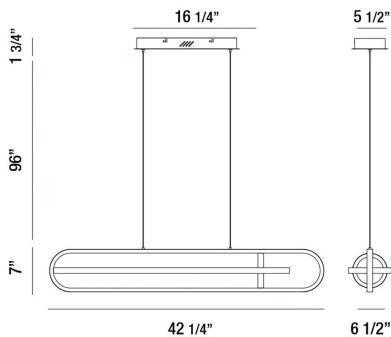

DEMARK, 42" LINEAR CHANDELIER

PRODUCT DETAILS

No.	:	37039-011
Product Color	:	MATTE BLACK
Product Material	:	METAL
Shade / Accent Material	:	ACRYLIC
Length	:	42.25"
Width	:	6.5"
Height	:	7"
Overall Height	:	104.75"
Weight	:	6.6lbs

LIGHT SOURCE DETAILS

Light Source Type	:	INTEGRATED LED
Input Voltage	:	120V
Bulb Voltage	:	120V
Socket Type	:	LED
Total Wattage	:	58W
Total Lumen	:	2900lm
Kelvin	:	3000K
CRI	:	90
Dimmable	:	Yes

Options Available

ITEM NO.	FINISH	SHADE
37039-011	MATTE BLACK	
37039-028	SATIN GOLD	

TECHNICAL DETAILS

Hanging Support Type	:	WIRE
Hanging Support Length	:	96"
Canopy / Backplate Length	:	16.25"
Canopy / Backplate Height	:	1.75"
Canopy / Backplate Width	:	5.5"
Location	:	DRY
Approval	:	