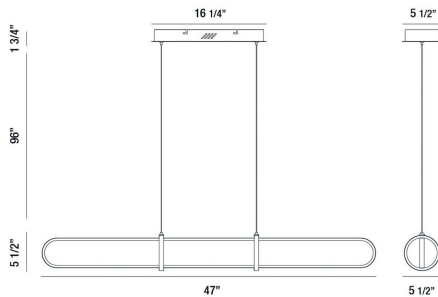

## BERKLEY, 47" LINEAR CHANDELIER

### PRODUCT DETAILS

No.	:	37037-024
Product Color	:	SATIN GOLD
Product Material	:	METAL
Shade / Accent Material	:	ACRYLIC
Length	:	47"
Width	:	5.5"
Height	:	5.5"
Overall Height	:	103.25"
Weight	:	5.1lbs

### TECHNICAL DETAILS

Hanging Support Type	:	WIRE
Hanging Support Length	:	96"
Canopy / Backplate Length	:	16.25"
Canopy / Backplate Height	:	1.75"
Canopy / Backplate Width	:	5.5"
Location	:	DRY
Approval	:	