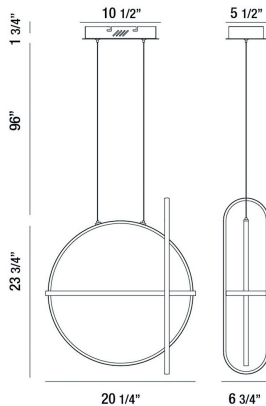

BERKLEY, 20" ROUND CHANDELIER

PRODUCT DETAILS

No.	:	37035-020
Product Color	:	STAIN GOLD
Product Material	:	METAL
Shade / Accent Material	:	ACRYLIC
Length	:	20.25"
Width	:	6.75"
Height	:	23.75"
Overall Height	:	121.5"
Weight	:	3.7lbs

LIGHT SOURCE DETAILS

Light Source Type	:	INTEGRATED LED
Input Voltage	:	120V
Bulb Voltage	:	120V
Socket Type	:	LED
Total Wattage	:	59W
Total Lumen	:	2950lm
Kelvin	:	3000K
CRI	:	90
Dimmable	:	Yes

Options Available

ITEM NO.	FINISH	SHADE
37035-013	MATTE BLACK	
37035-020	STAIN GOLD	

TECHNICAL DETAILS

Hanging Support Type	:	WIRE
Hanging Support Length	:	96"
Canopy / Backplate Length	:	10.5"
Canopy / Backplate Height	:	1.75"
Canopy / Backplate Width	:	5.5"
Canopy / Backplate Dia.	:	7"
Location	:	DRY
Approval	:	