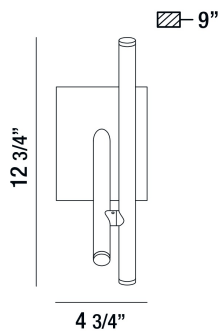

### PRODUCT DETAILS

No.	:	36252-039
Product Color	:	ANTIQUE BRASS
Product Material	:	METAL
Shade / Accent Colour	:	FROSTED
Shade / Accent Material	:	ACRYLIC
Width	:	4.75"
Height	:	12.75"
Ext	:	9"
Weight	:	1.8lbs

### TECHNICAL DETAILS

Canopy / Backplate Length	:	4.75"
Canopy / Backplate Height	:	1.25"
Canopy / Backplate Width	:	5.875"
Mounting	:	Up or Down
Location	:	DRY
Approval	:	