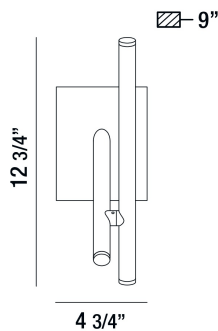

CROSSROADS, WALL MOUNT

Options Available

ITEM NO.	FINISH	SHADE
36252-015	BLACK	FROSTED
36252-022	SATIN NICKEL	FROSTED
36252-039	ANTIQUÉ BRASS	FROSTED

PRODUCT DETAILS

No.	:	36252-022
Product Color	:	SATIN NICKEL
Product Material	:	METAL
Shade / Accent Colour	:	FROSTED
Shade / Accent Material	:	ACRYLIC
Width	:	4.75"
Height	:	12.75"
Ext	:	9"
Weight	:	1.8lbs

LIGHT SOURCE DETAILS

Light Source Type	:	INTEGRATED LED
Input Voltage	:	120V
Total Wattage	:	3W
Total Lumen	:	240lm
Kelvin	:	3000K
CRI	:	90+
Dimmable	:	No

TECHNICAL DETAILS

Canopy / Backplate Length	:	4.75"
Canopy / Backplate Height	:	1.25"
Canopy / Backplate Width	:	5.875"
Mounting	:	Up or Down
Location	:	DRY
Approval	:	