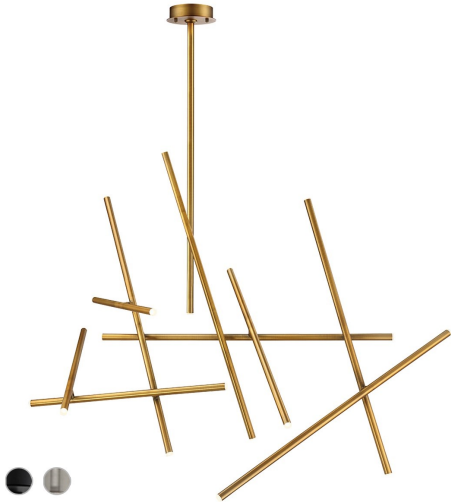

CROSSROADS, 59" CHANDELIER

PRODUCT DETAILS

No.	:	36251-032
Product Color	:	ANTIQUE BRASS
Product Material	:	METAL
Shade / Accent Colour	:	FROSTED
Shade / Accent Material	:	ACRYLIC
Length	:	59.25"
Width	:	27"
Height	:	45.5"
Overall Height	:	83"
Weight	:	17.5lbs

LIGHT SOURCE DETAILS

Light Source Type	:	INTEGRATED LED
Input Voltage	:	120V
Bulb Voltage	:	120V
Total Wattage	:	18W
Total Lumen	:	1440lm
Kelvin	:	3000K
CRI	:	90+
Dimmable	:	Yes

Options Available

ITEM NO.	FINISH	SHADE
36251-018	BLACK	FROSTED
36251-025	SATIN NICKEL	FROSTED
36251-032	ANTIQUE BRASS	FROSTED

TECHNICAL DETAILS

Hanging Support Type	:	ROD
Hanging Support Length	:	36"
Rods Included	:	12"+24"
Canopy / Backplate Height	:	1.5"
Canopy / Backplate Dia.	:	7.75"
Location	:	DRY
Approval	:	

PROJECT INFORMATION