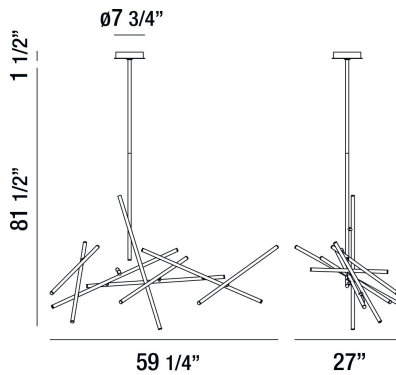

CROSSROADS, 59" CHANDELIER

PRODUCT DETAILS

No.	:	36251-032
Product Color	:	ANTIQUE BRASS
Product Material	:	METAL
Shade / Accent Colour	:	FROSTED
Shade / Accent Material	:	ACRYLIC
Length	:	59.25"
Width	:	27"
Height	:	45.5"
Overall Height	:	83"
Weight	:	17.5lbs

LIGHT SOURCE DETAILS

Light Source Type	:	INTEGRATED LED
Input Voltage	:	120V
Bulb Voltage	:	120V
Total Wattage	:	18W
Total Lumen	:	1440lm
Kelvin	:	3000K
CRI	:	90+
Dimmable	:	Yes

Options Available

ITEM NO.	FINISH	SHADE
36251-018	BLACK	FROSTED
36251-025	SATIN NICKEL	FROSTED
36251-032	ANTIQUE BRASS	FROSTED

TECHNICAL DETAILS

Hanging Support Type	:	ROD
Hanging Support Length	:	36"
Rods Included	:	12"+24"
Canopy / Backplate Height	:	1.5"
Canopy / Backplate Dia.	:	7.75"
Location	:	DRY
Approval	:	

PROJECT INFORMATION