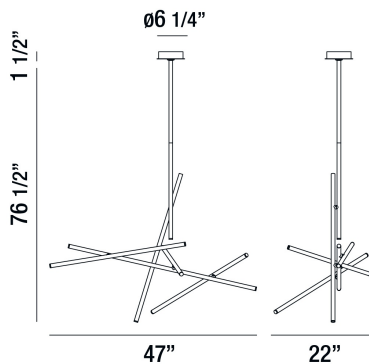

CROSSROADS, 47" CHANDELIER

PRODUCT DETAILS

No.	:	36250-035
Product Color	:	ANTIQUE BRASS
Product Material	:	METAL
Shade / Accent Colour	:	FROSTED
Shade / Accent Material	:	ACRYLIC
Length	:	47"
Width	:	22"
Height	:	40.5"
Overall Height	:	78"
Weight	:	9.4lbs

LIGHT SOURCE DETAILS

Light Source Type	:	INTEGRATED LED
Input Voltage	:	120V
Total Wattage	:	10W
Total Lumen	:	800lm
Kelvin	:	3000K
CRI	:	90+
Dimmable	:	Yes

Options Available

ITEM NO.	FINISH	SHADE
36250-011	BLACK	FROSTED
36250-028	SATIN NICKEL	FROSTED
36250-035	ANTIQUE BRASS	FROSTED

TECHNICAL DETAILS

Hanging Support Type	:	ROD
Hanging Support Length	:	36"
Rods Included	:	12"+24"
Canopy / Backplate Height	:	1.5"
Canopy / Backplate Dia.	:	6.25"
Location	:	DRY
Approval	:	

PROJECT INFORMATION