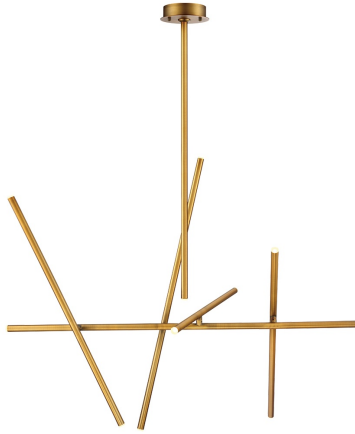

CROSSROADS, 47" CHANDELIER

PRODUCT DETAILS

No.	:	36250-035
Product Color	:	ANTIQUE BRASS
Product Material	:	METAL
Shade / Accent Colour	:	FROSTED
Shade / Accent Material	:	ACRYLIC
Length	:	47"
Width	:	22"
Height	:	40.5"
Overall Height	:	78"
Weight	:	9.4lbs

LIGHT SOURCE DETAILS

Light Source Type	:	INTEGRATED LED
Input Voltage	:	120V
Total Wattage	:	10W
Total Lumen	:	800lm
Kelvin	:	3000K
CRI	:	90+
Dimmable	:	Yes

Options Available

ITEM NO.	FINISH	SHADE
36250-011	BLACK	FROSTED
36250-028	SATIN NICKEL	FROSTED
36250-035	ANTIQUE BRASS	FROSTED

TECHNICAL DETAILS

Hanging Support Type	:	ROD
Hanging Support Length	:	36"
Rods Included	:	12"+24"
Canopy / Backplate Height	:	1.5"
Canopy / Backplate Dia.	:	6.25"
Location	:	DRY
Approval	:	

PROJECT INFORMATION