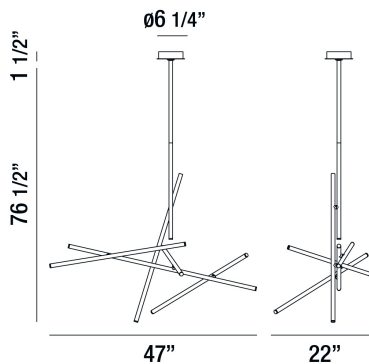

CROSSROADS, 47" CHANDELIER

PRODUCT DETAILS

No.	:	36250-011
Product Color	:	BLACK
Product Material	:	METAL
Shade / Accent Colour	:	FROSTED
Shade / Accent Material	:	ACRYLIC
Length	:	47"
Width	:	22"
Height	:	40.5"
Overall Height	:	78"
Weight	:	9.4lbs

LIGHT SOURCE DETAILS

Light Source Type	:	INTEGRATED LED
Input Voltage	:	120V
Total Wattage	:	10W
Total Lumen	:	800lm
Kelvin	:	3000K
CRI	:	90+
Dimmable	:	Yes

Options Available

ITEM NO.	FINISH	SHADE
36250-011	BLACK	FROSTED
36250-028	SATIN NICKEL	FROSTED
36250-035	ANTIQUÉ BRASS	FROSTED

TECHNICAL DETAILS

Hanging Support Type	:	ROD
Hanging Support Length	:	36"
Rods Included	:	12"+24"
Canopy / Backplate Height	:	1.5"
Canopy / Backplate Dia.	:	6.25"
Location	:	DRY
Approval	:	

PROJECT INFORMATION