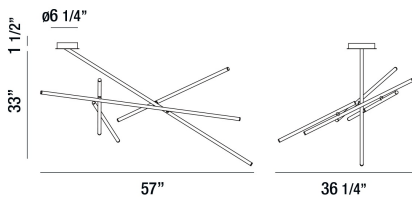

CROSSROADS, 57" CEILING MOUNT

PRODUCT DETAILS

No.	:	36249-022
Product Color	:	SATIN NICKEL
Product Material	:	METAL
Shade / Accent Colour	:	FROSTED
Shade / Accent Material	:	ACRYLIC
Length	:	57"
Width	:	36.25"
Height	:	33"
Weight	:	8.1lbs

LIGHT SOURCE DETAILS

Light Source Type	:	INTEGRATED LED
Input Voltage	:	120V
Total Wattage	:	9W
Total Lumen	:	720lm
Kelvin	:	3000K
CRI	:	90+
Dimmable	:	Yes

Options Available

ITEM NO.	FINISH	SHADE
36249-015	BLACK	FROSTED
36249-022	SATIN NICKEL	FROSTED
36249-039	ANTIQUÉ BRASS	FROSTED

TECHNICAL DETAILS

Canopy / Backplate Height	:	1.5"
Canopy / Backplate Dia.	:	6.25"
Location	:	DRY
Approval	:	

PROJECT INFORMATION

Job Name: Date: Type:

Comments: