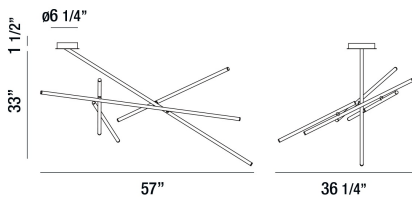

## CROSSROADS, 57" CEILING MOUNT

### PRODUCT DETAILS

No.	:	36249-015
Product Color	:	BLACK
Product Material	:	METAL
Shade / Accent Colour	:	FROSTED
Shade / Accent Material	:	ACRYLIC
Length	:	57"
Width	:	36.25"
Height	:	33"
Weight	:	8.1lbs

### TECHNICAL DETAILS

Canopy / Backplate Height	:	1.5"
Canopy / Backplate Dia.	:	6.25"
Location	:	DRY
Approval	:	