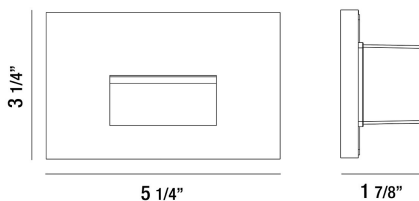

36046, HORIZONTAL RECESSED TRIM STEP LIGHT

PRODUCT DETAILS

No.	:	36046-025
Product Color	:	BLACK
Shade / Accent Colour	:	HORIZONTAL RECESSED
Length	:	5.21875"
Width	:	3.28125"
Height	:	2"
Weight	:	0.5lbs

ITEM NO.	FINISH	SHADE
36046-010	BRUSHED NICKEL	HORIZONTAL RECESSED
36046-025	BLACK	HORIZONTAL RECESSED
36046-037	WHITE	HORIZONTAL RECESSED

TECHNICAL DETAILS

IP Rating	:	67
Location	:	WET
Approval	:	
Title 24	:	Yes