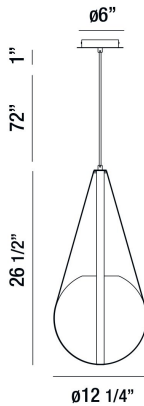

ROSEMOUNT, 27IN PENDANT

PRODUCT DETAILS

No.	:	35990-024
Product Color	:	CHROME
Product Material	:	METAL
Shade / Accent Colour	:	CLEAR
Shade / Accent Material	:	GLASS
Diameter	:	12.25"
Height	:	26.5"
Overall Height	:	99.5"
Weight	:	5LBS

LIGHT SOURCE DETAILS

Number of Bulbs	:	1
Light Source	:	BULB
Light Source Type	:	A19
Input Voltage	:	120V
Bulb Voltage	:	120V
Socket Type	:	E26
Wattage	:	60W
Total Wattage	:	60W
Bulb Included	:	NO
Dimmable	:	YES

OPTIONS AVAILABLE

ITEM NO.	FINISH	SHADE
35990-017	CHROME	WHITE/TAN
35990-024	CHROME	CLEAR/TAN

TECHNICAL DETAILS

Hanging Support Type	:	WIRE
Hanging Support Length	:	72"
Canopy / Backplate Height	:	1"
Canopy / Backplate Dia.	:	6"
IP Rating	:	IP22
Location	:	DRY
Approval	:	
Beam Angle	:	360