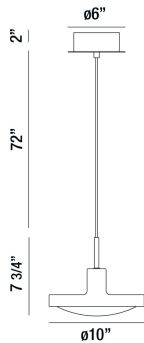

### PRODUCT DETAILS

|                         |   |                       |
|-------------------------|---|-----------------------|
| No.                     | : | 35963-011             |
| Product Color           | : | WHITE                 |
| Product Material        | : | METAL                 |
| Shade / Accent Colour   | : | CLEAR                 |
| Shade / Accent Material | : | MULTI-FACETED ACRYLIC |
| Diameter                | : | 10"                   |
| Height                  | : | 7.75"                 |
| Overall Height          | : | 81.75"                |
| Weight                  | : | 3.2lbs                |

### LIGHT SOURCE DETAILS

|                   |   |                |
|-------------------|---|----------------|
| Light Source Type | : | INTEGRATED LED |
| Input Voltage     | : | 120V           |
| Total Wattage     | : | 10W            |
| Total Lumen       | : | 600lm          |
| Kelvin            | : | 3000K          |
| CRI               | : | 80+            |
| Dimmable          | : | Yes            |

### TECHNICAL DETAILS

|                           |   |   |
|---------------------------|---|---|
| Hanging Support Type      | : | WIRE  |
| Hanging Support Length    | : | 72"   |
| Canopy / Backplate Height | : | 2"  |
| Canopy / Backplate Dia.   | : | 6"  |
| Location                  | : | DRY   |
| Approval                  | : |  |