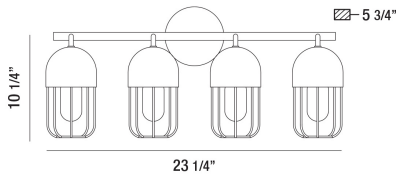

### PRODUCT DETAILS

No.	:	35962-014
Product Color	:	MATTE BLACK
Product Material	:	METAL
Shade / Accent Colour	:	GOLD
Shade / Accent Material	:	METAL
Width	:	23.25"
Height	:	10.25"
Ext	:	5.75"
Weight	:	5.5lbs

### TECHNICAL DETAILS

Canopy / Backplate Height	:	1"
Canopy / Backplate Dia.	:	4.75"
Mounting	:	Down
Location	:	DAMP
Approval	:	