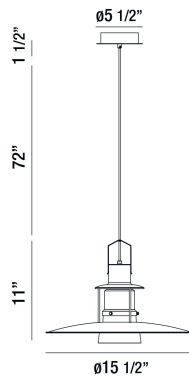

### PRODUCT DETAILS

No.	:	35957-010
Product Color	:	BRUSHED BRASS
Product Material	:	METAL
Shade / Accent Colour	:	CLEAR
Shade / Accent Material	:	GLASS
Diameter	:	15.5"
Height	:	11"
Overall Height	:	84.5"
Weight	:	3.3lbs

### TECHNICAL DETAILS

Hanging Support Type	:	WIRE
Hanging Support Length	:	72"
Canopy / Backplate Height	:	1.5"
Canopy / Backplate Dia.	:	5.5"
Location	:	DRY
Approval	:	