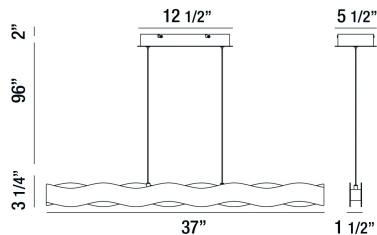

RIPPLE, 37" LINEAR CHANDELIER

Options Available

ITEM NO.	FINISH	SHADE
35955-016	BRONZE	BRONZE/SILVER
35955-023	BRONZE	BRONZE/GOLD

PRODUCT DETAILS

No.	:	35955-016
Product Color	:	BRONZE
Product Material	:	METAL
Shade / Accent Colour	:	BRONZE/SILVER
Shade / Accent Material	:	METAL WAVES
Length	:	37"
Width	:	1.5"
Height	:	3.25"
Overall Height	:	101.25"
Weight	:	7.3lbs

LIGHT SOURCE DETAILS

Light Source Type	:	INTEGRATED LED
Input Voltage	:	120V
Total Wattage	:	42W
Total Lumen	:	1900lm
Kelvin	:	3000K
CRI	:	80+
Dimmable	:	Yes

TECHNICAL DETAILS

Hanging Support Type	:	AIRCRAFT CABLE
Hanging Support Length	:	96"
Canopy / Backplate Length	:	12.5"
Canopy / Backplate Height	:	2"
Canopy / Backplate Width	:	5.5"
Location	:	DRY
Approval	:	