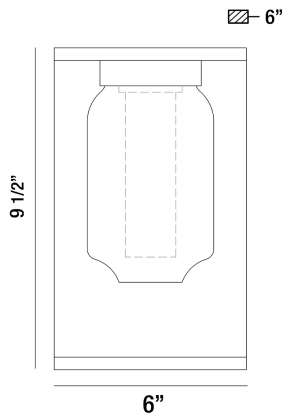

### PRODUCT DETAILS

No.	:	35950-011
Product Color	:	ANTIQUE GREY
Shade / Accent Colour	:	CLEAR GLASS
Width	:	6"
Height	:	9.5"
Ext	:	6"
Weight	:	4.6lbs

### TECHNICAL DETAILS

Canopy / Backplate Length	:	0.5"
Canopy / Backplate Width	:	6"
IP Rating	:	44
Location	:	WET
Approval	:	