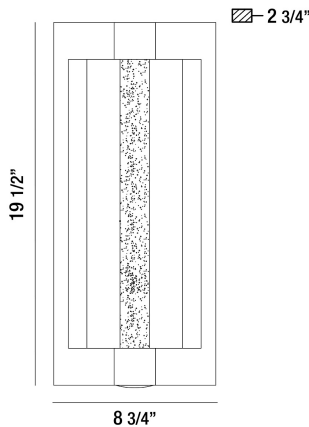

HANSON, WALL MOUNT

PRODUCT DETAILS

No.	:	35947-011
Product Color	:	BLACK
Shade / Accent Colour	:	CLEAR BUBBLED GLASS
Width	:	8.75"
Height	:	19.5"
Ext	:	3"
Weight	:	9.6lbs

LIGHT SOURCE DETAILS

Number of Bulbs	:	3
Light Source	:	LED
Light Source Type	:	LED
Input Voltage	:	120V
Socket Type	:	LED
Wattage	:	13.5W
Total Lumen	:	405lm
Kelvin	:	3000K
CRI	:	85
Bulb Included	:	Yes
Dimmable	:	Yes

Options Available

ITEM NO.	FINISH	SHADE
35947-011	BLACK	CLEAR BUBBLED GLASS

TECHNICAL DETAILS

Canopy / Backplate Length	:	19.25"
Canopy / Backplate Height	:	0.75"
Canopy / Backplate Width	:	5"
IP Rating	:	44
Location	:	WET
Approval	:	