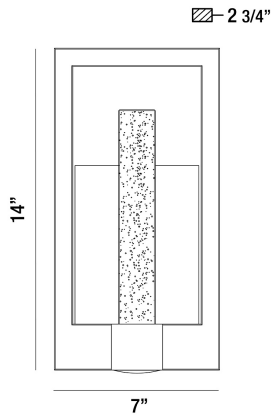

HANSON, WALL MOUNT

PRODUCT DETAILS

No.	:	35946-014
Product Color	:	BLACK
Shade / Accent Colour	:	CLEAR BUBBLED GLASS
Width	:	7"
Height	:	14"
Ext	:	3"
Weight	:	5lbs

LIGHT SOURCE DETAILS

Number of Bulbs	:	2
Light Source	:	LED
Light Source Type	:	LED
Input Voltage	:	120V
Socket Type	:	LED
Wattage	:	9W
Total Lumen	:	270lm
Kelvin	:	3000K
CRI	:	85
Bulb Included	:	Yes
Dimmable	:	Yes

Options Available

ITEM NO.	FINISH	SHADE
35946-014	BLACK	CLEAR BUBBLED GLASS

TECHNICAL DETAILS

Canopy / Backplate Length	:	8.75"
Canopy / Backplate Height	:	0.75"
Canopy / Backplate Width	:	5"
IP Rating	:	44
Location	:	WET
Approval	:	