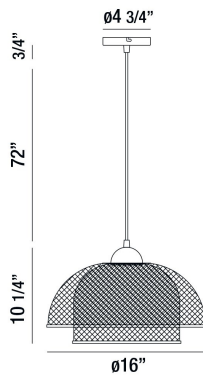

KENMORE, 16IN INTEGRATED LED PENDANT

PRODUCT DETAILS

No.	:	35945-017
Product Color	:	MATTE BLACK
Product Material	:	METAL
Shade / Accent Colour	:	GOLD
Shade / Accent Material	:	STEEL
Diameter	:	16"
Height	:	10.25"
Overall Height	:	83"
Weight	:	4.4LBS

OPTIONS AVAILABLE

ITEM NO.	FINISH	SHADE
35945-017	MATTE BLACK	BLACK/GOLD

TECHNICAL DETAILS

Hanging Support Type	:	WIRE
Hanging Support Length	:	72"
Canopy / Backplate Height	:	0.75"
Canopy / Backplate Dia.	:	4.75"
IP Rating	:	IP22
Location	:	DRY
Approval	:	
Title 24	:	YES
Beam Angle	:	360