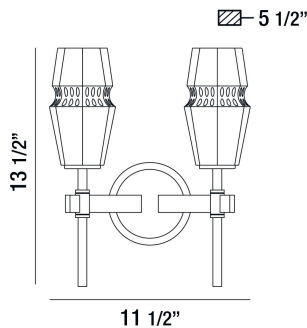

TECHNICAL DETAILS

Mounting	:	Up
Location	:	DRY
Approval	:	

PROJECT INFORMATION

Job Name: Date: Category:

Comments: