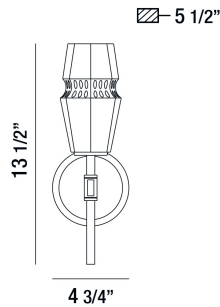

TECHNICAL DETAILS

Mounting	:	Up
Location	:	DRY
Approval	:	

PROJECT INFORMATION

Job Name: Date: Type:

Comments: