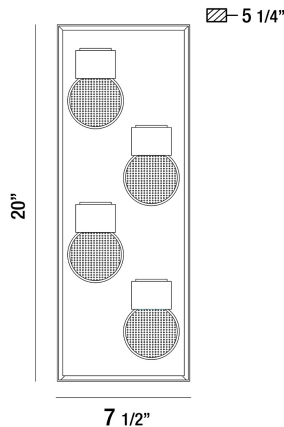

### PRODUCT DETAILS

No.	:	35935-018
Product Color	:	PAINTING
Shade / Accent Colour	:	CLEAR SEEDED GLASS
Width	:	7.5"
Height	:	20"
Ext	:	5.25"
Weight	:	9.5lbs

### TECHNICAL DETAILS

Canopy / Backplate Length	:	20"
Canopy / Backplate Height	:	0.75"
Canopy / Backplate Width	:	7.5"
IP Rating	:	44
Location	:	WET
Approval	:	